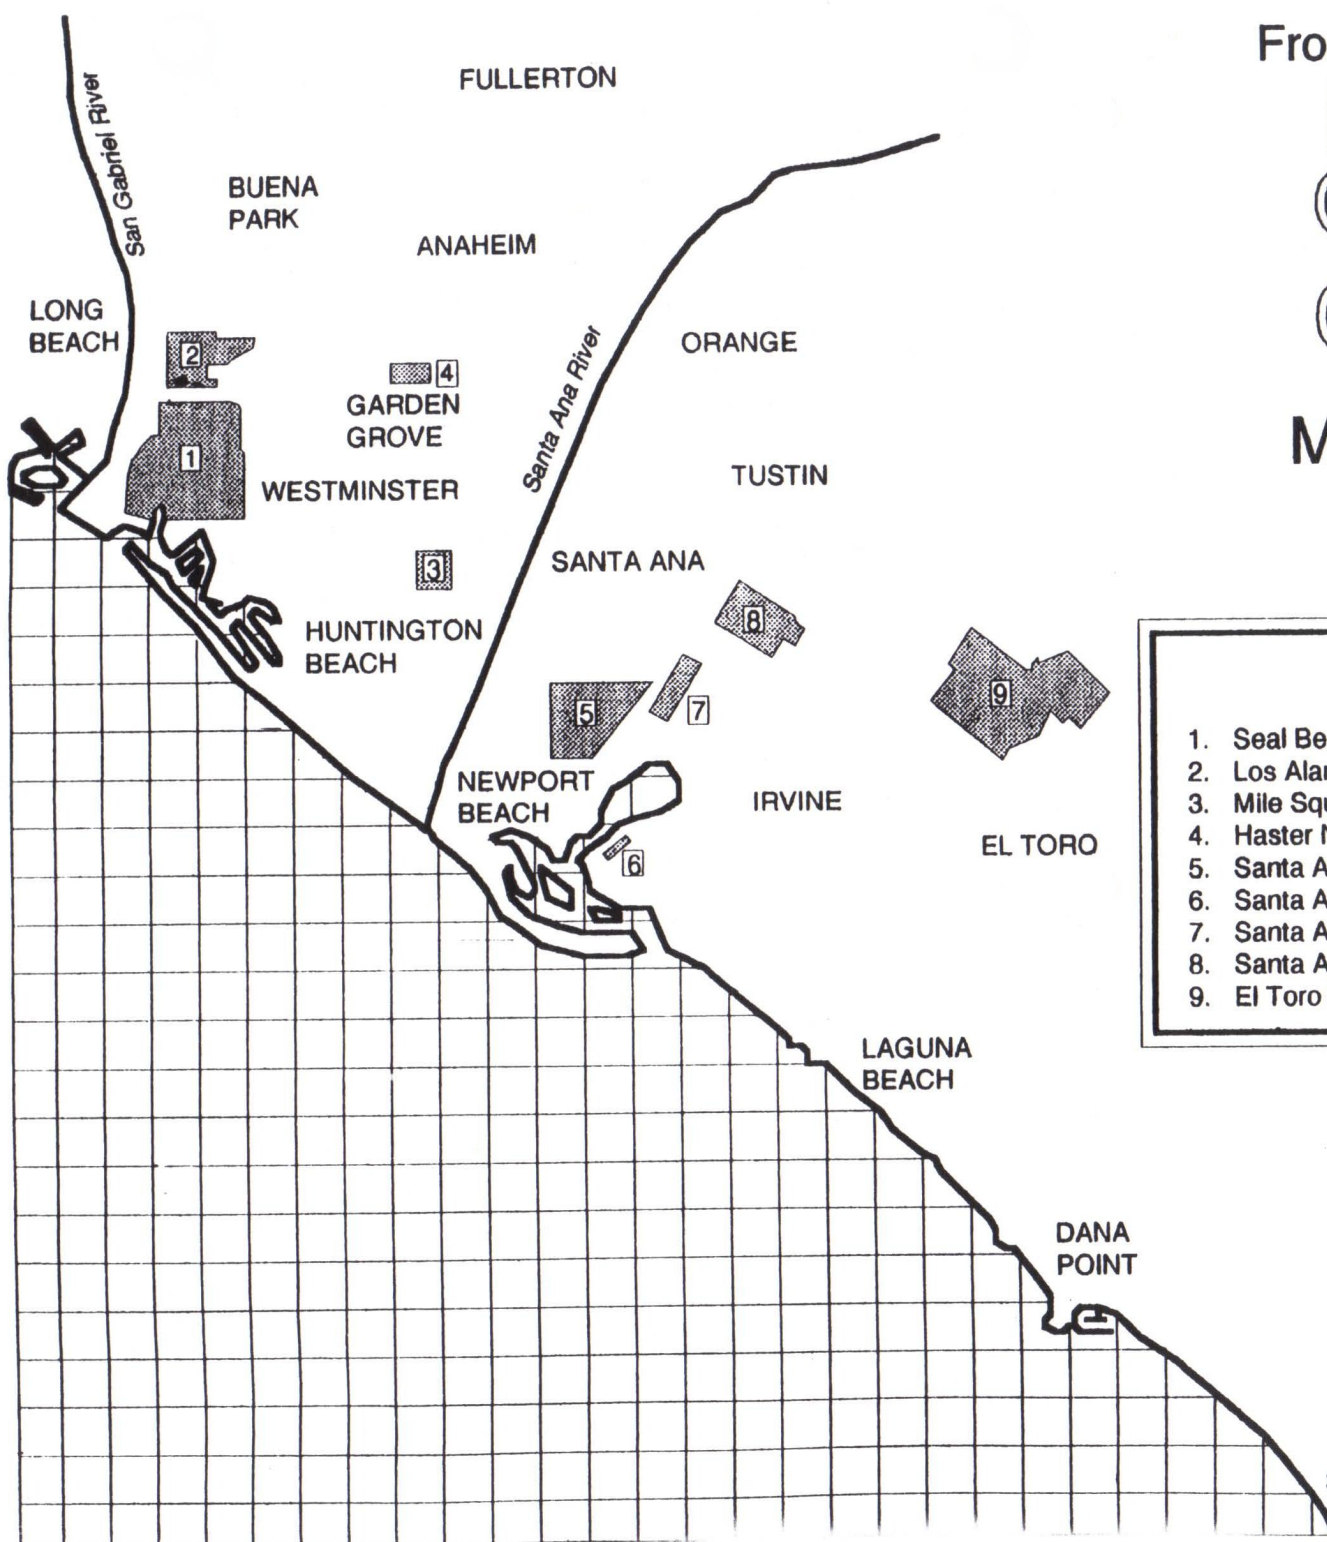

From Beans to Bases

Student Map 7.2

Orange County

Military Bases 1943

Legend

 Military Base

1. Seal Beach Naval Weapons Station
2. Los Alamitos Naval Air Station
3. Mile Square Naval Secondary Field
4. Haster Naval Secondary Field
5. Santa Ana Army Air Base
6. Santa Ana Army Air Field (Auxiliary)
7. Santa Ana Army Air Field (Orange County Airport)
8. Santa Ana Naval Air Station (Lighter Than Air)
9. El Toro Marine Air Station

SAN CLEMENTE