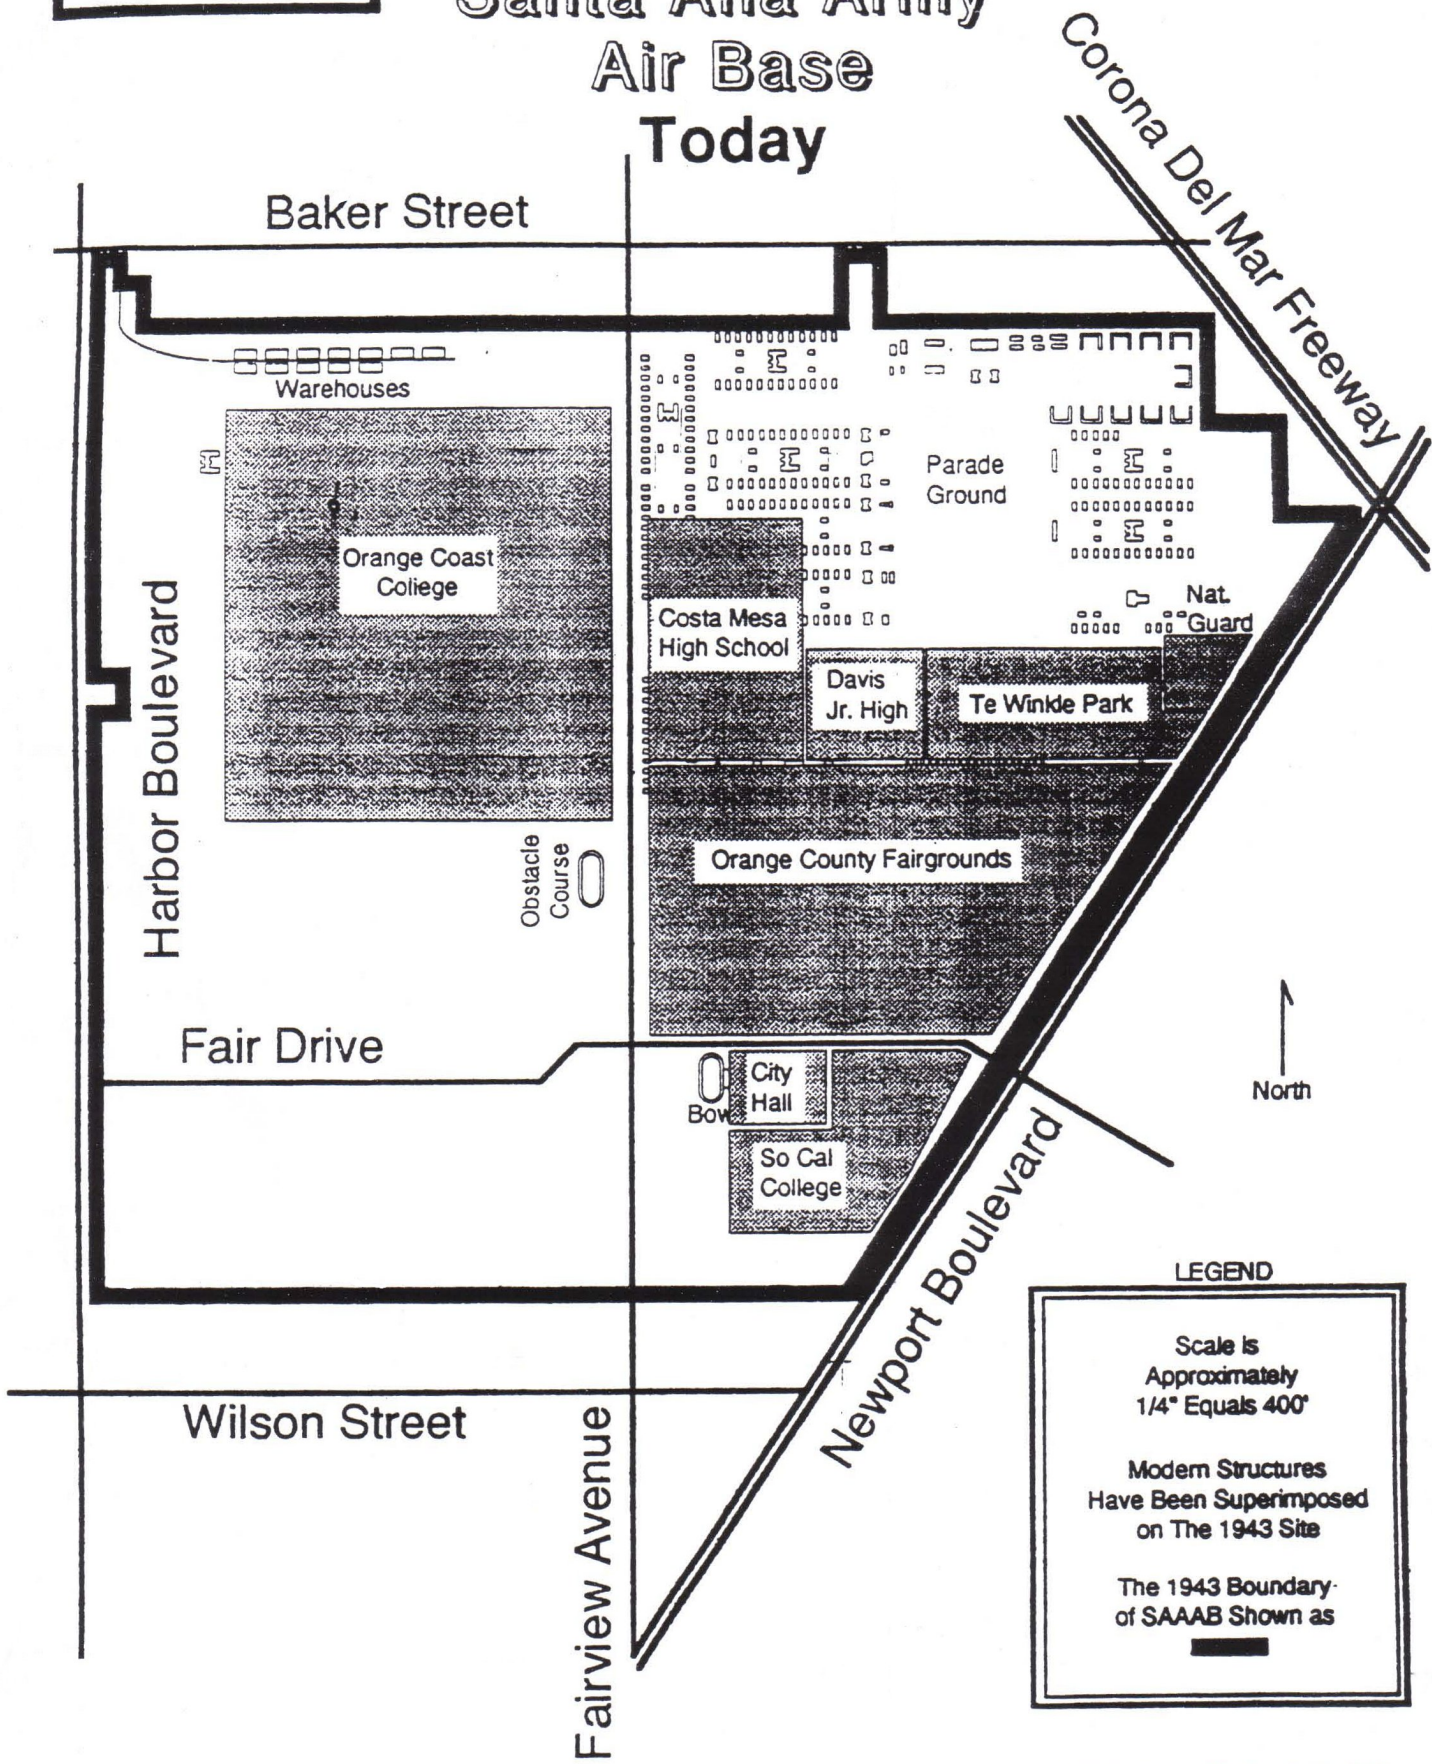

# Site of The Santa Ana Army Air Base Today

### LEGEND

Scale is  
Approximately  
1/4" Equals 400'

Modern Structures  
Have Been Superimposed  
on The 1943 Site

The 1943 Boundary  
of SAAAB Shown as  
[Thick Black Line]